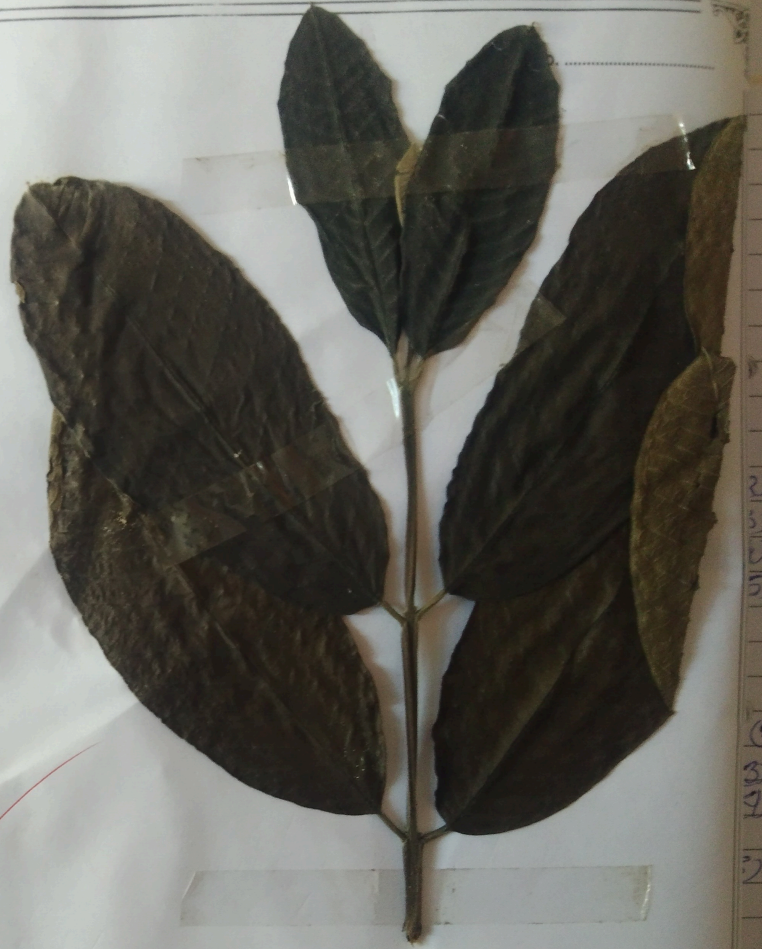

S/No - 04
Botanical Name - *Psidium guajava*
Common name - शहदाना
Family - Myrtaceae
Place of collection - Sukma
Name of collector - Madvee Parde
Date of collection - 2023
Habit -

Psidium guajava (शहदाना)