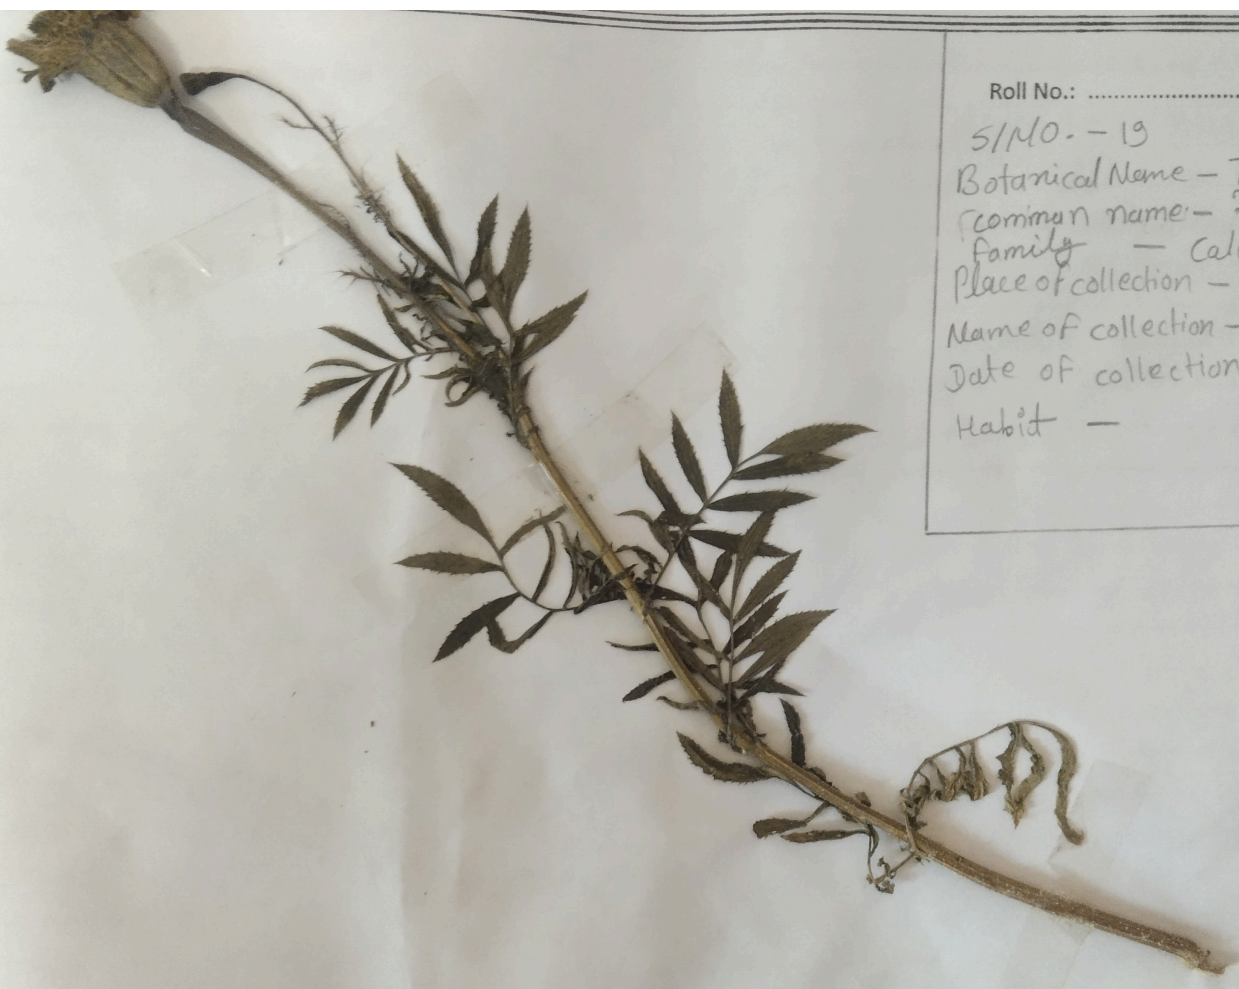

Roll No.: .....

S/NO. - 19

Botanical Name - *Tagetes*

Common name - गेंदा

Family - *Compositae*

Place of collection - Sukma

Name of collection - Aartee

Date of collection -

Habit -